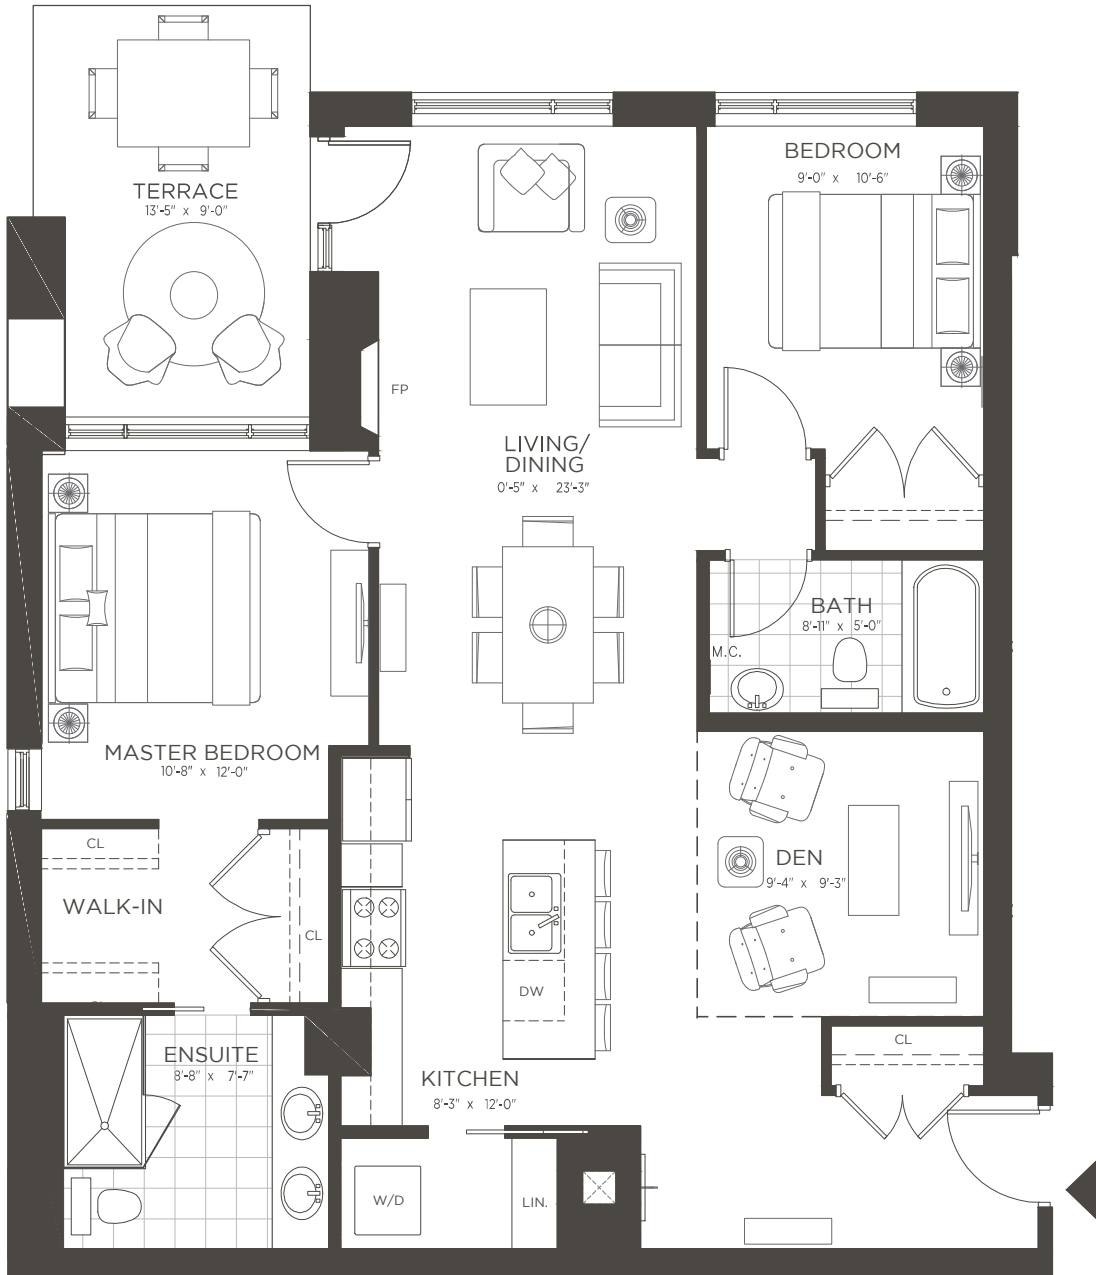

# TWO THE PARKWAY

BEAVERBROOK

## The Wavertree

2 BEDROOM + DEN

Living Space: 1276 Sq. Ft.

Interior: 1155 Sq. Ft.

LEVEL 2-6