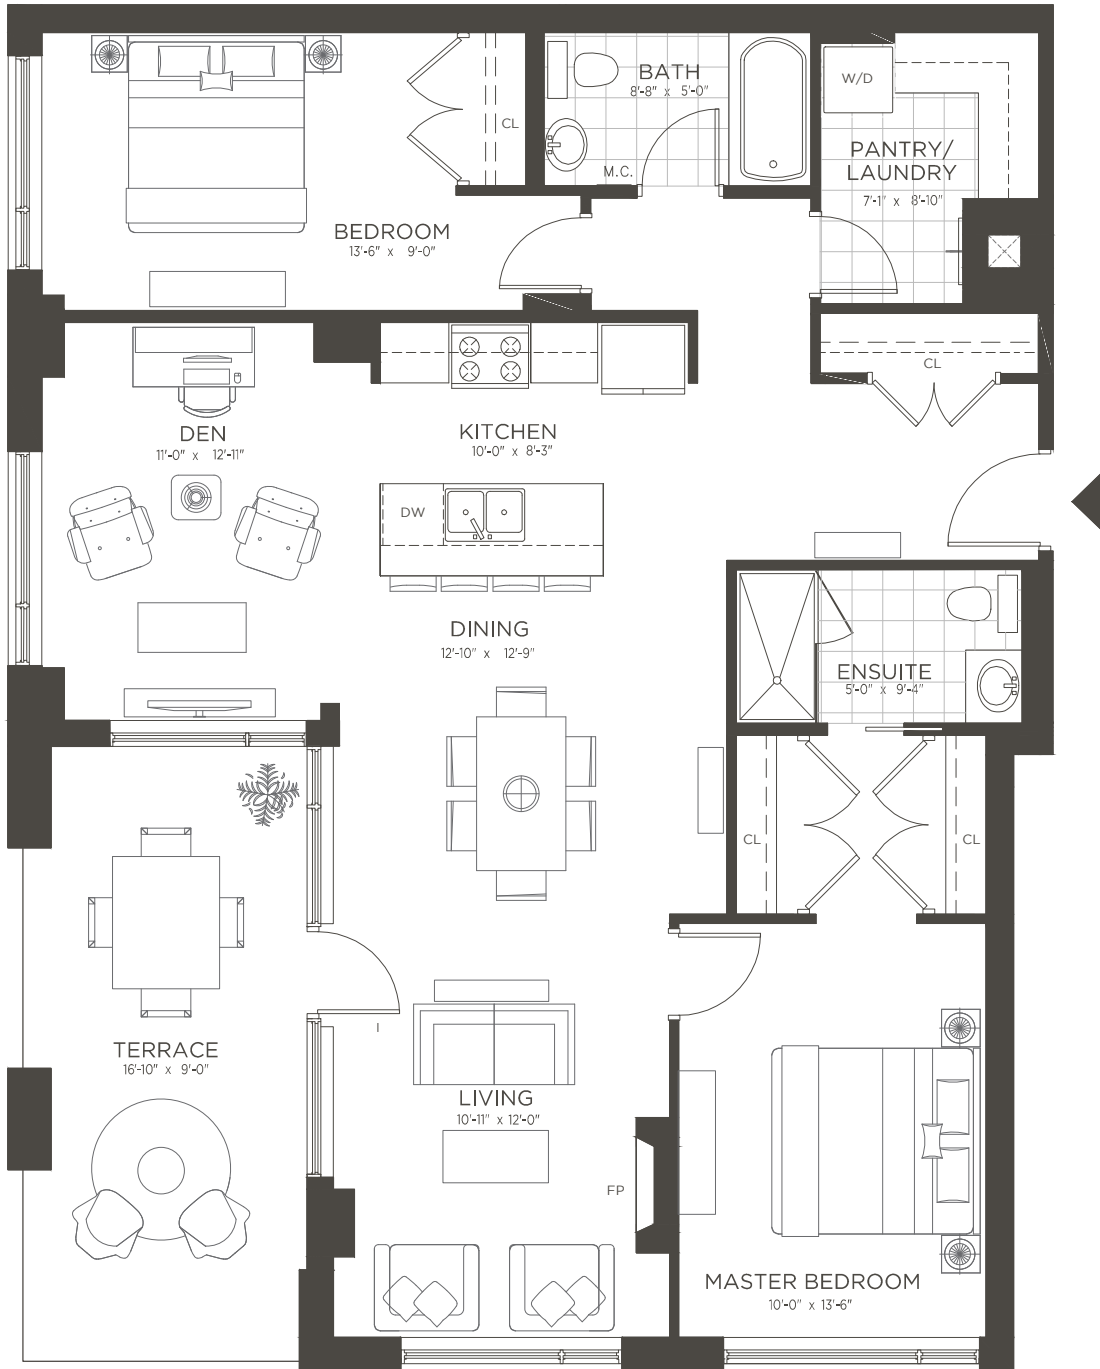

# TWO THE PARKWAY

BEAVERBROOK

## The Hampstead

2 BEDROOM + DEN

Living Space: 1465 Sq. Ft.

Interior: 1280 Sq. Ft.

LEVEL 2-6